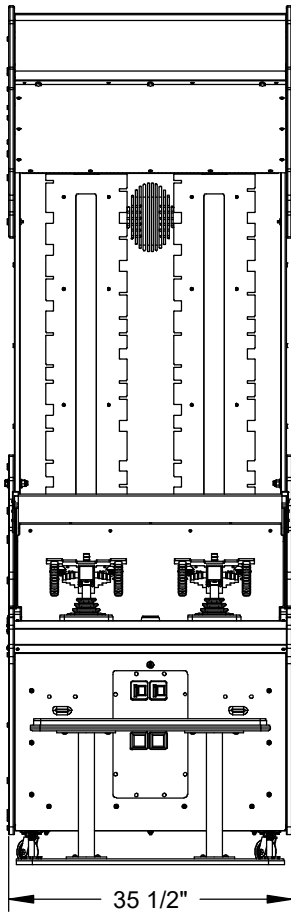

PIXEL WATER BLAST ARCADE 2 PLAYER

ALL PARAMETERS ARE APPROXIMATE AND SUBJECT TO CHANGE WITHOUT NOTICE

[] DIMENSIONS ARE IN MILLIMETERS

Power Requirements

1.6 amps 110 - 120 V

Game weight: 922 lbs.

Crated Dimensions & Weight

87" Long x 39" Wide x 88" High

Weight: 972 lbs.

Bob's Space Racers, Inc.

427 15th Street
Daytona Beach, FL 32117
PH: 386-677-0761
FAX: 386-677-0794

Web: <http://www.BobsSpaceRacers.com>
E-mail: Sales@BobsSpaceRacers.com