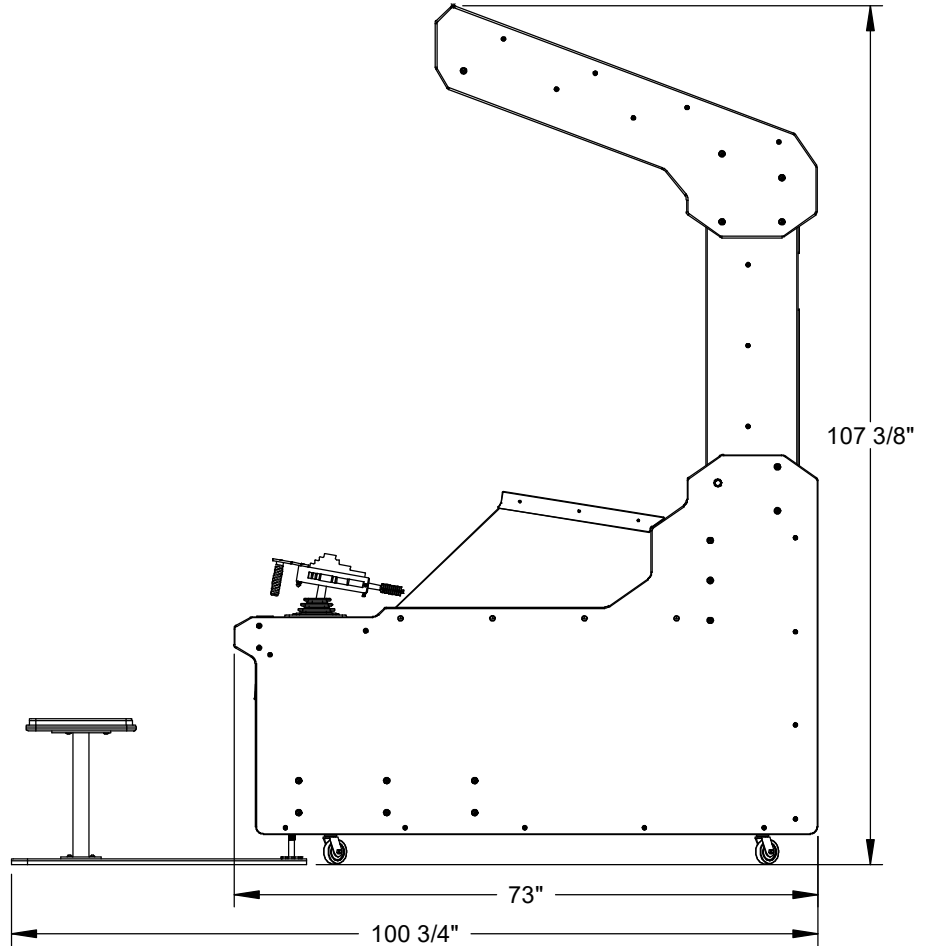

PIXEL WATER BLAST ARCADE 2 PLAYER

ALL PARAMETERS ARE APPROXIMATE AND SUBJECT TO CHANGE WITHOUT NOTICE

[] DIMENSIONS ARE IN MILLIMETERS

Power Requirements

1.6 amps 110 - 120 V

Game weight: 922 lbs.

Crated Dimensions & Weight

87" Long x 39" Wide x 88" High

Weight: 972 lbs.

Bob's Space Racers, Inc.

427 15th Street
Daytona Beach, FL 32117
PH: 386-677-0761
FAX: 386-677-0794

Web: <http://www.BobsSpaceRacers.com>
E-mail: Sales@BobsSpaceRacers.com