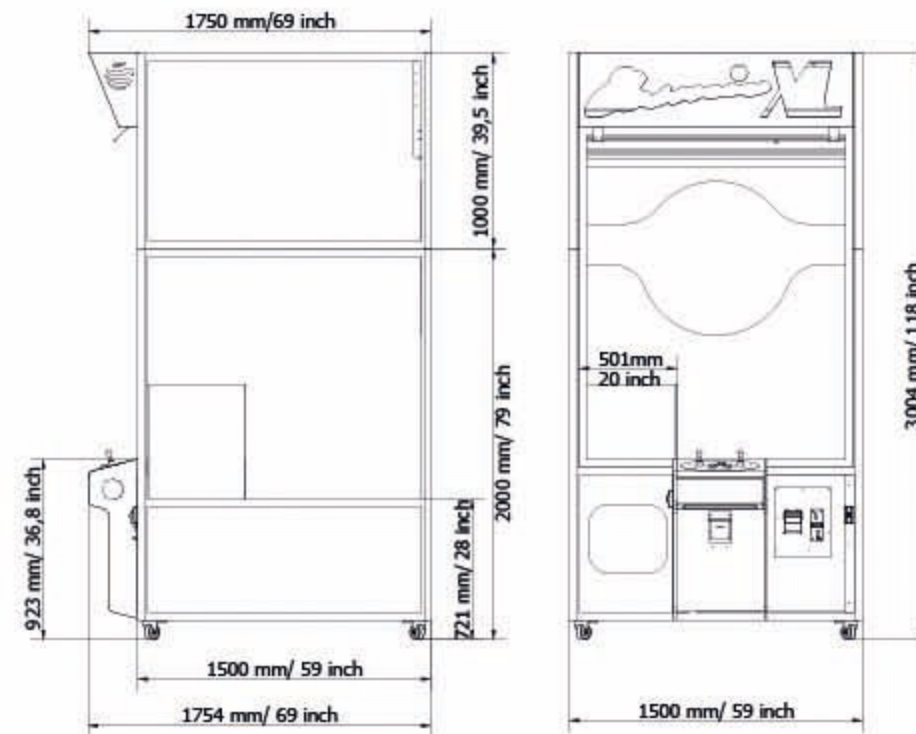

Cosmic XL

3000 mm

Bonus game

Triple dispenser
3 individual removable stackers

Fire & bonus button

Storage room

Large claw size "O"

XL Size

Bonus game
with tickets

Superior ROI

Multicolor changing
LED lightning

Weight: 470 kg/ 1036 lb

ELAUT n.v.
sales@elaut.be
www.elaut.com
T +32 3 780 94 80
F +32 3 778 05 61

DISTRIBUTED BY

ELAUT USA
T +1 732 494 4900
Info@elautusa.com
ELAUT GERMANY
T +49 6251 855 449
Info@elaut.de
ELAUT SPAIN
T +34 91 480 0000
Info@elaut.es
comercial@elaut.es