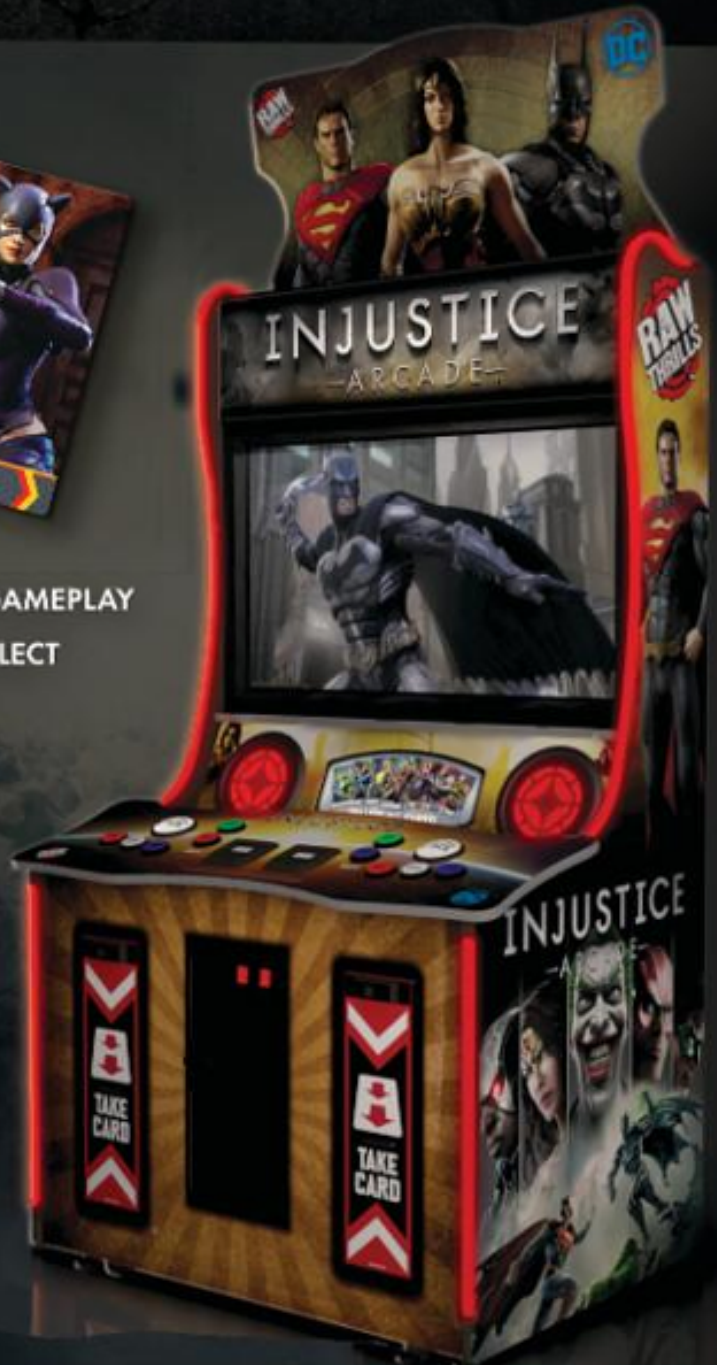

INJUSTICE

—ARCADE—

- ◆ REVOLUTIONARY CARD-BASED GAMEPLAY
- ◆ 200 CARDS FOR PLAYERS TO COLLECT
- ◆ SCAN CARDS TO ASSEMBLE YOUR FAVORITE TEAM
- ◆ 2 PLAYER TAG TEAM ACTION!
- ◆ EASY AND FUN GAMEPLAY FOR ALL AGES

STANDARD 43"

Cabinet Dimensions:
99.8" H x 46.3" W x 33.6" D
Crated Cabinet:
87" H x 49.5" W x 39.5" D
Weight: 468 lbs.

Contact:

Phone: 1.800.550.0090

E-mail: sales@primetimeamusements.com