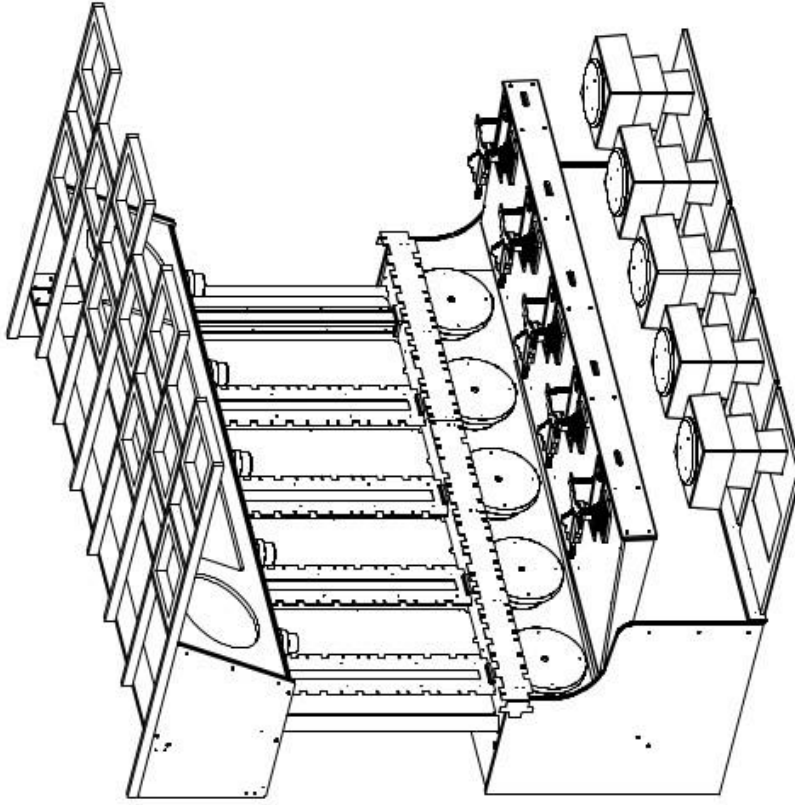

FEC PARK MODEL

ATTENDANT FREE

WATER GUN FUN™ PIXEL PLAY™

Water Gun Fun™ Pixel Play™ FEC Park Model

- Pixelated theming
- Low maintenance
- Operates on any type of card swipe system.
- Built in prize display cabinets for protection
- Automatic group game operation
- No attendant required.

PIXEL PLAY

PIXEL WATER FEC 5 UNIT

POWER REQMT.

(2) 110V - 10 AMP

Bob's Space Racers, Inc.

427 15th Street
Daytona Beach, FL 32117
PH: 386-677-0761
FAX: 386-677-0794
Web: <http://www.BobsSpaceRacers.com>
E-mail: Sales@BobsSpaceRacers.com