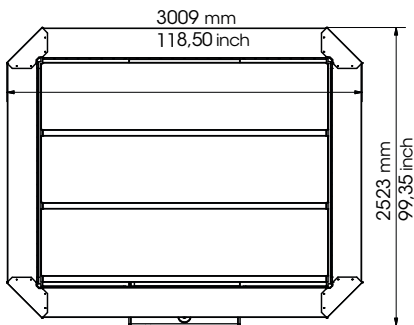

X-TREME BIG ONE

3674 mm

Extreme play
 Ultimate Earnings
 Superior ROI
 Mega Size
 (almost 13' tall)
 Multicolor Changing
 LED Lighting

LED Ultraviolet Product
 Enchanging Lighting
 Patent Pending 'Claw Vision'

Weight: 680 kg/ 1499 Lb

Power: 820W

Rated Voltage: 230/115VAC

ELAUT n v
 sales@elaut.be
 www.elaut.com
 T. +32 3-780.94.80
 F. +32 3-778.05.61

ELAUT USA :T+ 1732 494 4900
 info@elautusa.com

ELAUT GERMANY :T+ 49 6251 855 449
 info@elaut.de