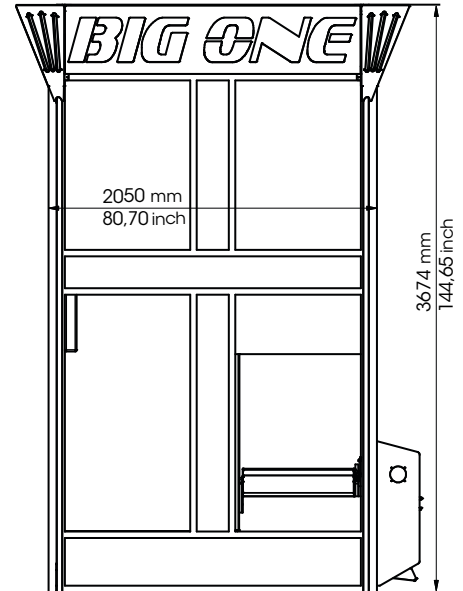

X-TREME BIG ONE

3674 mm

Extreme play
 Ultimate Earnings
 Superior ROI
 Mega Size
 (almost 13' tall)
 Multicolor Changing
 LED Lighting

LED Ultraviolet Product
 Enchanging Lighting
 Patent Pending 'Claw Vision'

Weight: 680 kg/ 1499 Lb

Power: 820W

Rated Voltage: 230/115VAC

ELAUT n v
 sales@elaut.be
 www.elaut.com
 T. +32 3-780.94.80
 F. +32 3-778.05.61

ELAUT USA :T+ 1732 494 4900
 info@elautusa.com

ELAUT GERMANY :T+ 49 6251 855 449
 info@elaut.de