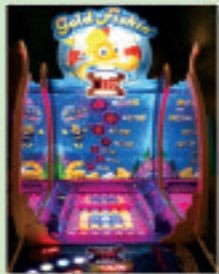

The newest addition to ICE's hit Carnival Series!

Simply toss balls into the life-like gold fish bowls and win.

Traditional carnival ball toss game designed for all ages.

Available as
a single or
double unit

Dimensions:
L-92 in (2336 mm)
W-42 in (1067 mm)
H-107.5 in (2730 mm)
110v@6amps | 220v@3amps
Double Unit:
W-87 in (2210 mm)
110v@12amps | 220v@6amps

Shown with optional
Deluxe Marquee