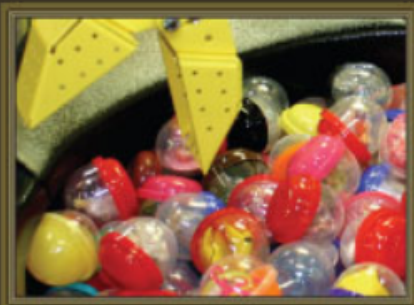

# TRACTOR TIME

- Programmable Single Play or Play 'til You Win.
- Attractive Theme and Graphics Available.
- Small Footprint!
- Solid Metal Cabinet.
- Sound Effects.
- Vents Candy and Plush.
- Custom Logos Available.
- One Year Warranty.
- Quality Built in the USA.
- 28" W x 36" D x 64" H