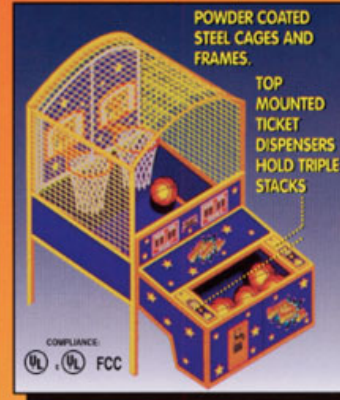

SUPERSHOT JR.™ is the popular basketball sensation from the World's leading Redemption Game manufacture. In the proud tradition of its full size counterpart "SuperShot Deluxe"... this scaled down version offers many of the same features with the same quality construction in steel frames and powder-coated finishes for long lasting durability! Add this "Junior" version to your roster of Super Shots and offer "Basketball at its Best" to the entire family.

Game Specifications:
Height: 79", Length: 72.5"
Width: 45.25"

Power Requirements:
110 VAC, 50 - 60 HZ,
Max. 6.5 - Average 3 Amps, 715 Watts