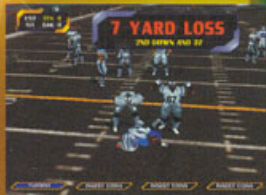

SPORTSTATION

**TWO GAMES IN ONE!
PLAYER SELECTABLE!**

GET YOUR SPORTS FIX

SUITABLE
FOR
ALL AGES

FOR MORE INFORMATION, CONTACT PRIMETIME AMUSEMENTS: 1.800.550.0900
VISIT US AT: [HTTP://PRIMETIMEAMUSEMENTS.COM](http://primetimeamusements.com)