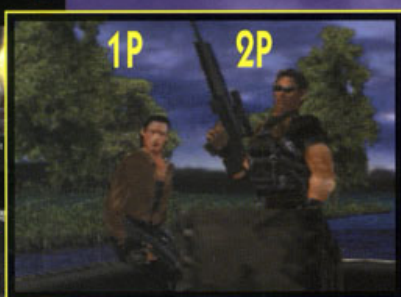

# Dark Silhouette SILENT SCOPE 2

© 2000 KONAMI ALL RIGHTS RESERVED.

ALL NEW MISSIONS

EXCITING NEW X-RAY & THERMAL VISION

- 3 PLAY MODES:
- \* STORY Mode
  - \* SHOOTING RANGE Mode
  - \* DUEL Mode

THE LEGEND CONTINUES WITH DARK SILHOUETTE.