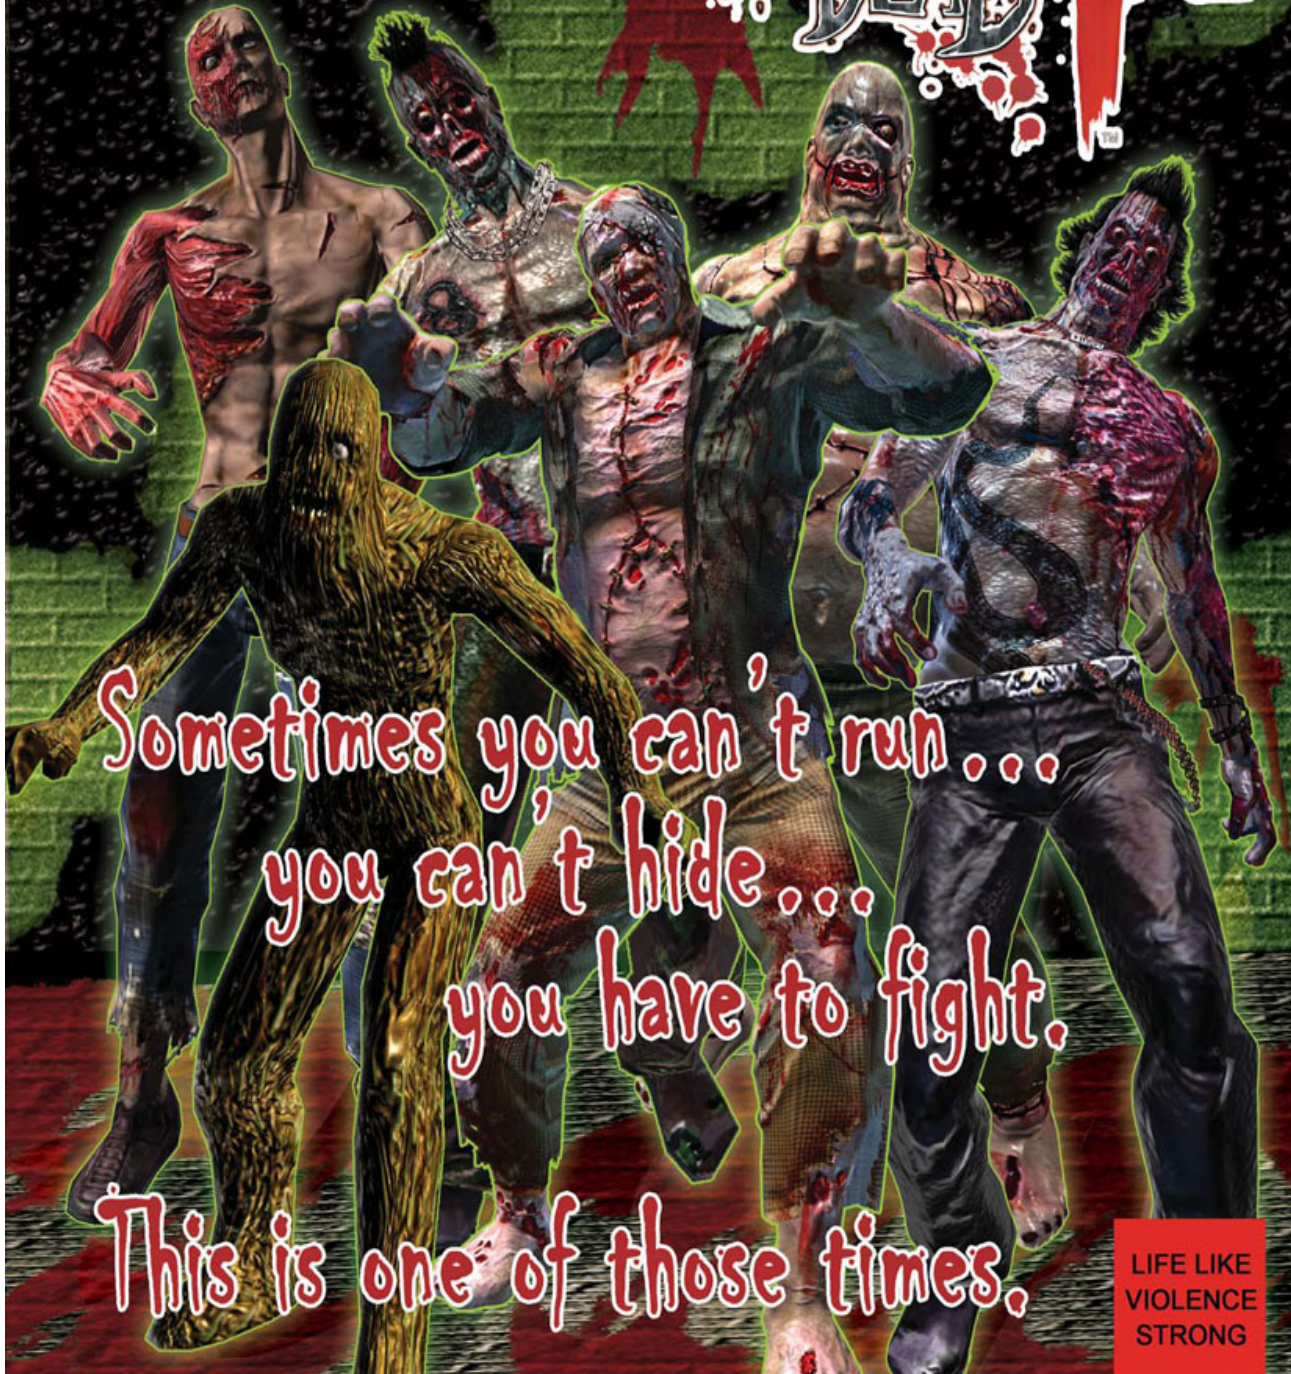

SEGA®

THE HOUSE OF THE DEAD 4

Sometimes you can't run...
you can't hide...
you have to fight.

This is one of those times.

LIFE LIKE
VIOLENCE
STRONG

FOR MORE INFORMATION, CONTACT PRIMETIME AMUSEMENTS: 1.800.550.0900
VISIT US AT: [HTTP://PRIMETIMEAMUSEMENTS.COM](http://primetimeamusements.com)

In 2000, the evil genius, Dr. Goldman led his army of the undead in an attack against humanity. He lost the battle then... Will he lose the war now?

You are an AMS agent – a paramilitary force created by free world governments to stop the spread of terrorism and other global threats. You know this enemy after facing him the last time he and his legion of Zombies crawled to the surface. After your last encounter, Goldman went back underground to rebuild his forces for a new assault. That day has arrived.

THE HOUSE OF THE DEAD 4

The House of the Dead 4 Features Include:

- Powered by Sega's new Lindbergh Hardware System. Lindbergh delivers graphics and sound approaching motion picture quality.
- A new weapon. Your main weapon is a modified version of a sub-machine gun.
- New reload technique. A simple shake of your sub-machine gun delivers a new clip of rounds.
- Hand Grenade. Push the button on the side of your sub-machine gun and watch your character toss a fragmentation grenade at the enemy.
- Hand to hand combat. If a Zombie gets hold of you, shake your sub-machine gun to break free.
- Zombies!, Zombies!, Everywhere! 21 different types of zombies are joined by 3 kinds of mutant animals and 6 stage ending bosses!
- 6 challenging stages with many player-selected routes deliver a new game play experience with just about every game!
- Two violence and blood settings let operators go from mild to extreme gaining greater location and community acceptance.