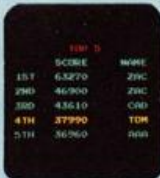

**Special Scoring**  
Indicates number of shots fired, hits, and Hit/Miss ratio to show accuracy percentage.

**5 Top Scores**  
Player's initials programmed onto screen for all to challenge.