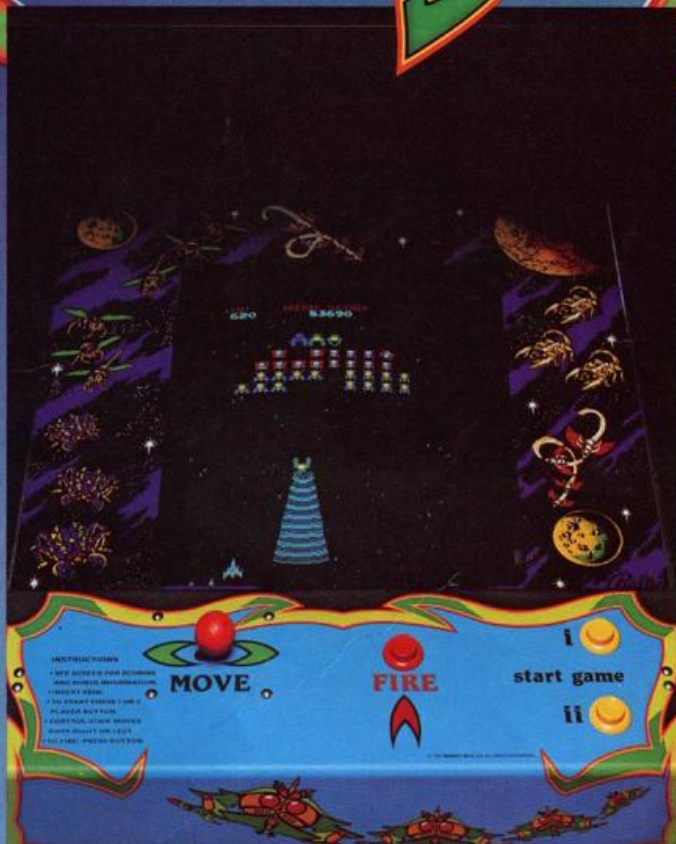

## NEW GENERATION MULTI-STAGE SPACE CHALLENGE

New twists, new turns, new special effects including the intriguing 'tractor beam' will have players standing in line to play GALAGA™.

Excitingly different, GALAGA™ is a 1 or 2 player, full color video game that also features Midway's 'Increase Price of Play at the Player's Option.'

## New Generation Multi-Stage, 1 or 2 Player Full Color Video Game!

**Stage 1:** Galaga aliens fly in various formations to form a troop line at the top of the screen. In the beginning of this stage, the aliens are harmless and the player has an easy opportunity to score. Once the troop line is formed the aliens separate and attack the fighter.