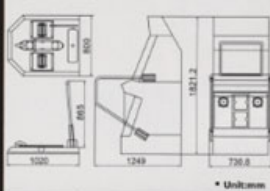

Handle

Use the handle to change direction.

Accelerator

Rotate the roller to move forward.

Brake

Use the brake to stop.

Specification

• 1/100 Scale

- Dimensions - W:730.8
D:1740
H:1821.2
- Weight : Approx 250kg
- Monitor :29inch CRT

Screen shot

Innovative Concepts in Entertainment, Inc. 10123 Main Street • Clarence, New York 14031
Phone: 716-759-0370 • Fax: 716-759-0390 E-mail: play@icegame.com Visit us at www.icegame.com