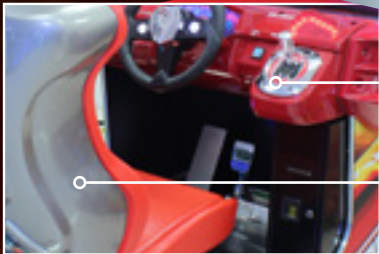

CRAZY SPEED 2

The Ultimate Racing Experience!

Save upgraded cars, stats and progress with the built-in Card System

Gear shift with 6 speeds

Seat vibration and wind blowing feature

- Customizable cars, plenty of upgrades
- Multiple intense tracks, varied degree of difficulty
- 4 Game modes, also 'cut in' game play mode
- Seat vibration, wind blowing feature
- Local linking up to 4 units
- Built-in Card System

HOW TO PLAY

8 different locations, race to be first to win.
Online tournament mode can be accessed with internet connection.
Custom-tune cars, name own character.
Compete in special races.

Dimensions: W1050xD1630xH1950(mm) / W41 1/4xD64 1/4xH76 3/4(inch)
Weight: 348kg / 767lb